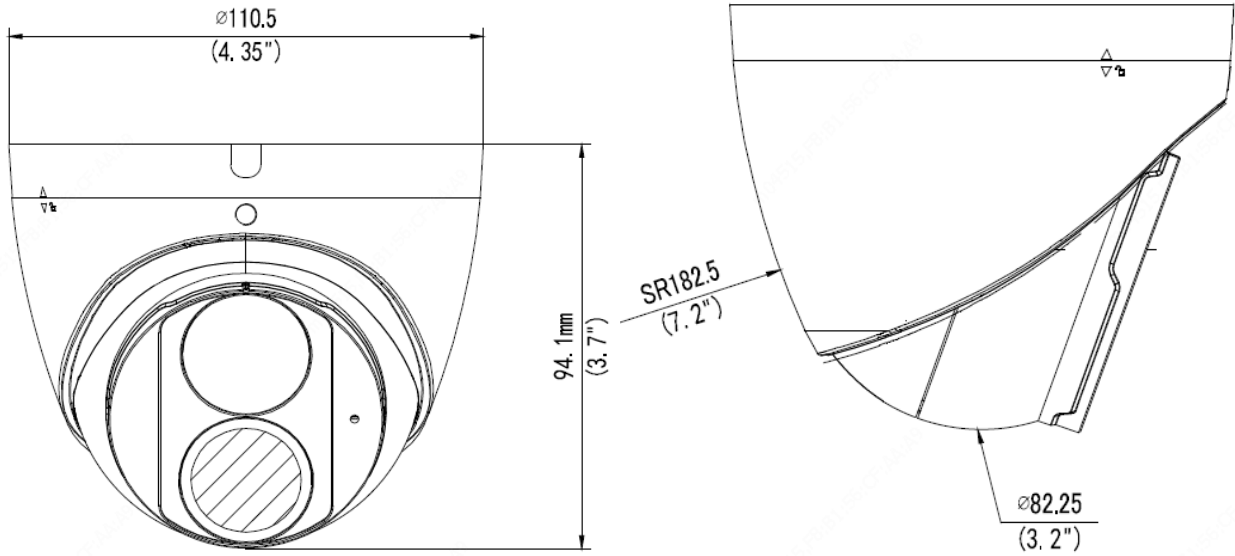

## Specifications

	IPC3618SS-ADF28KM-I0	IPC3618SS-ADF40KM-I0			
<b>Camera</b>					
Sensor	1/2.8", 8.0 megapixel, progressive scan, CMOS				
Lens	2.8mm@F1.6	4.0mm@F1.6			
Iris	Fixed				
DORI Distance	Lens (mm)	Detect (m)	Observe (m)	Recognize (m)	Identify (m)
	2.8	86.9(285.1ft)	34.8(114.0ft)	17.4(57.0ft)	8.7(28.5ft)
	4.0	124.1(407.3ft)	49.7(162.9ft)	24.8(81.5ft)	12.4(40.7ft)
Angle of View (H)	96.6°		86.5°		
Angle of View (V)	50.8°		48.2°		
Angle of View (O)	125.6°		106.4°		
Shutter	Auto/Manual, 1 ~ 1/100000s				
Adjustment angle	Pan: 0°~360°		Tilt: 0°~75°		Rotate: 0°~360°
Min. Illumination	Colour:0.003lux (F1.6, AGC ON) 0 lux with IR				
WDR	120dB				
Day/Night	IR-cut filter with auto switch (ICR)				
S/N	>56dB				
IR Range	Up to 50m (164 ft) IR range				
Wavelength	850nm				
IR On/Off Control	Auto/Manual				
Defog	Digital Defog				
<b>Video</b>					
Video Compression	Ultra 265, H.265, H.264, MJPEG				
Frame Rate	Main Stream: 8MP(3840*2160),Max 20fps; Sub Stream: 2MP (1920*1080), Max 30fps; Third Stream: D1 (720*576), Max 30fps				
Video Bit Rate	128 Kbps~16 Mbps				
ROI	Supported				
Video stream	Triple streams				
OSD	Up to 8 OSDs				
Privacy Mask	Up to 8 areas(8 blacks/8 mosaics)				
<b>Image</b>					
White Balance	Auto/Outdoor/Fine Tune/Sodium Lamp/Locked/Auto2				
Digital noise reduction	2D/3D DNR				
Smart IR	Support				
Flip	Normal/Flip Vertical/Flip Horizontal/180°/90°Clockwise/90°Anti-clockwise				
HLC	Support				
BLC	Support				
<b>Events</b>					
General Function	Watermark, IP Address Filtering , Access Policy, ARP Protection, RTSP Authentication, User Authentication				

## Dimensions